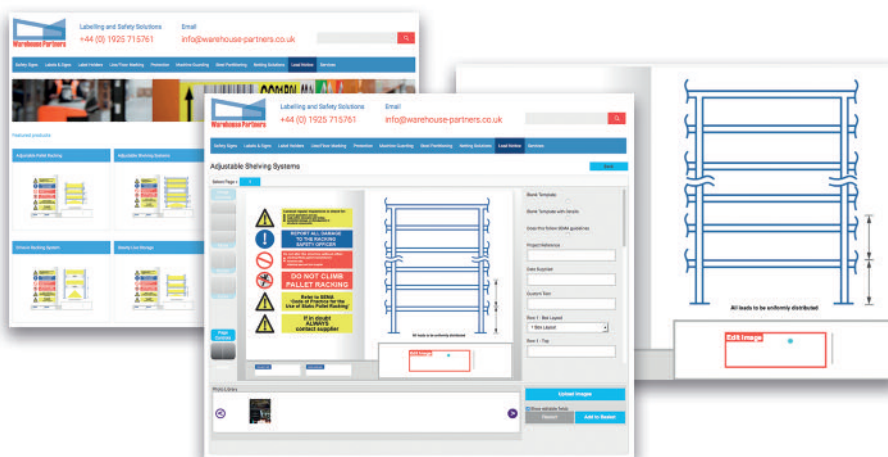

Load Notice Designer

Warehouse Partners have developed a completely automated Load Notice Designer website that enables manufacturers and distributors of storage equipment to automatically design and order UK standard load notice signs to SEMA standards.

All users benefit from the designs that comply with associations recommendations and current regulations.

The system also allows the user to make totally bespoke signs or partially bespoke load notices by uploading your own designs to the system and allowing us to print them in a choice of three sizes.

- First order FREE*
- Error Free Guarantee
- Free setup and artwork
- Free ongoing telephone support
- Saving hours of time
- Automatic system works 24 hours a day
- Upload your own designs
- Easy admin – monthly billing/statements
- Usually delivered within 24-48 hours
- Easy pricing policy
- Tough plastic construction
- Full industry standard designs

*Subject to a maximum £100.00 order