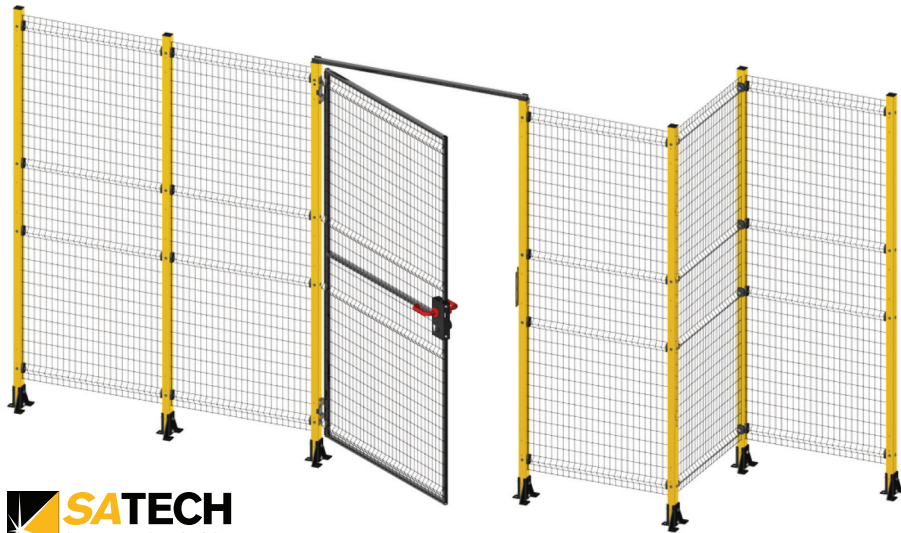

Our machine guarding and safety systems are tailored exactly for you. All safety equipment is designed and manufactured to Machinery Directive 2006/42/CE.

The new modular Adapta DP System optimise the practicality and versatility of the MDF/L system.

An innovative and economic system, ADAPTA DP consists of 40 mm uprights and special frameless 3 mm steel wire panels that are strengthened by a series of transverse folds at regular intervals.

The installation of our perimeter protections Series-ADAPTA is now even faster, thanks to the new mounting tool for our mesh panels without frame. When the tool is inserted into the upright, two ergonomic hooks maintain the panel at the correct height until it is fixed with the ADAPTA High-strength nylonfibreglass fasteners. This useful tool has been designed to allow quick and easy assembly by a single operator.

40% TIME SAVED

Compared to traditional systems

- RAL 9005
- RAL 1021
- RAL 7035
- Special colours